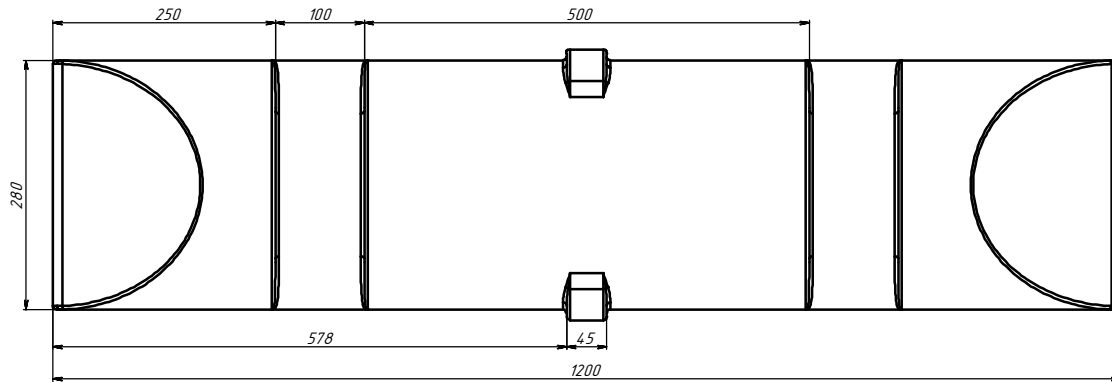

Sink load 250kg

Pipeline Float 160-280 XL

Pipeline Float 160-280 XL