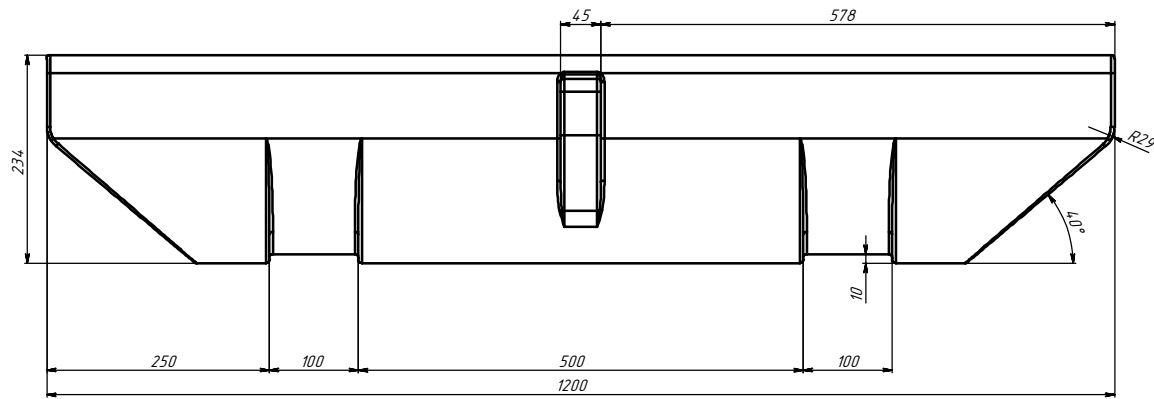

Sink load 250kg

Pipeline Float 160-280 XL

Pipeline Float 160-280 XL