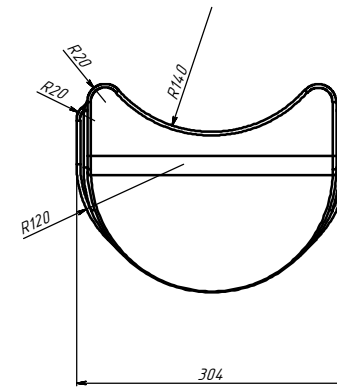

Sink load 250kg

Pipeline Float 160-280 XL

Pipeline Float 160-280 XL